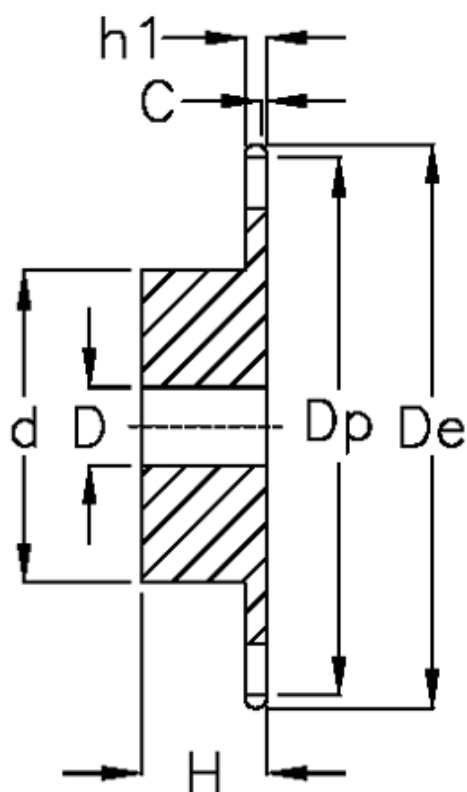

Article number: 616011003021

Description: Sprocket 06 B-1 Z=21 simplex
predrilled

Measures

C = 1
d = 48
D = 12±0,5

De = 68

Dp = 63.91

For chain size = 3/8" x 7/32"

For chain type = 06 B-1

H = 28

h1 = 5.2

Number of teeth = 21